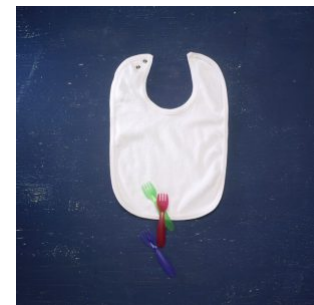

SKU: 44-0203

- Newborn bib
- Made of soft terry (Cotton 80% / Polyester 20%)
- Dimension 7.5 " x 9.5 "
- Screen printing available in several colors, according to your drawing
- Made in Canada in our factory.
- Several bias colors available.

Minimum order of 50 items

We make several other models. If you can't find one that suits you, we will make it for you to your specifications.

[Read More](#)

BABY BIB TERRY (LARGE)

SKU: 44-1028

- Baby / Children's bib
- Made of soft terry (Cotton 80% / Polyester 20%)
- Dimension 10 " x 16 "
- Adjustable neck
- Screen printing available in several colors, according to your drawing
- Made in Canada in our factory.
- Several bias colors available.

Minimum order of 50 items

We make several other models. If you can't find one that suits you, we will make it for you to your specifications.

[Read More](#)

MADE IN 

BIB - ADULT LOBSTER

SKU: 44-9269

- Lobster bib for adults.
- Made of 7-8oz polycotton twill.
- Dimension 16.5 " x 20.5 "
- A Logo can be added in several colors.
- Made in Canada in our factory.
- Can be designed with your fabric.

[Read More](#)

INDEX

B

Baby / Newborn Terry bib 2

Baby bib Terry (large) 3

Bib - Adult Lobster 3